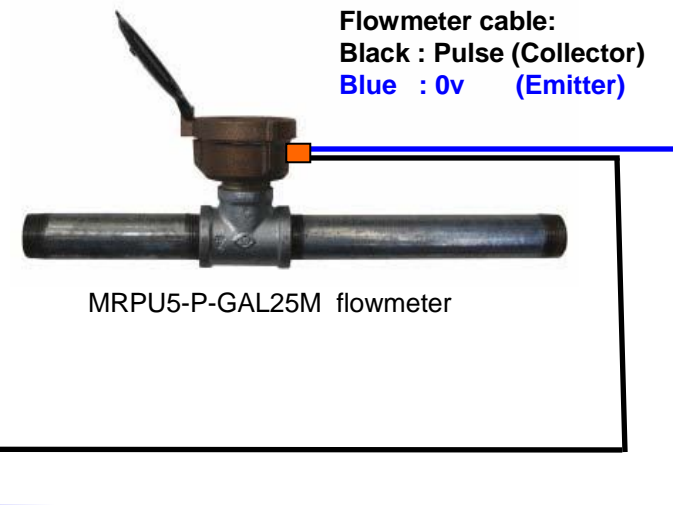

ME5-T-A resetable Indicator in Batch Room

MRPU5-P-GAL25M flowmeter at Slump Stand

Flowmeter cable:
Black : Pulse (Collector)
Blue : 0v (Emitter)

Black : Pulse (Collector)

Blue : 0v (Emitter)

MRPU5-P-GAL25M flowmeter