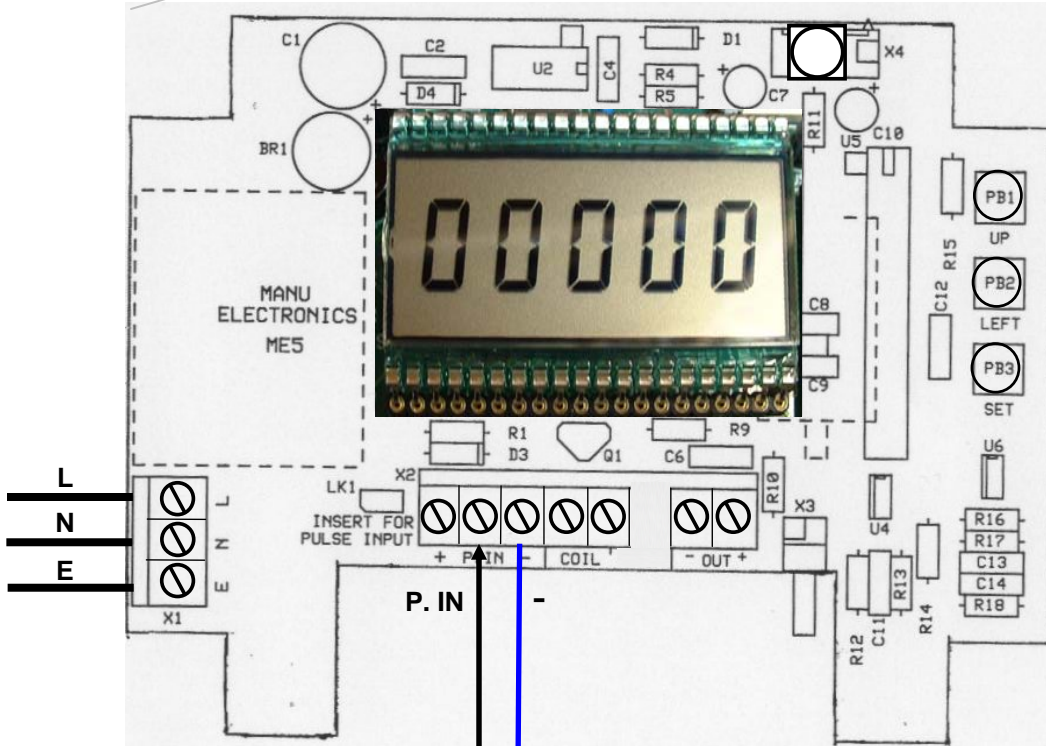

ME5-T-A resetable Indicator in Batch Room

MRPU5-P-GAL25M flowmeter at Slump Stand

Flowmeter cable:
Black : Pulse (Collector)
Blue : 0v (Emitter)

Black : Pulse (Collector)

Blue : 0v (Emitter)

MRPU5-P-GAL25M flowmeter