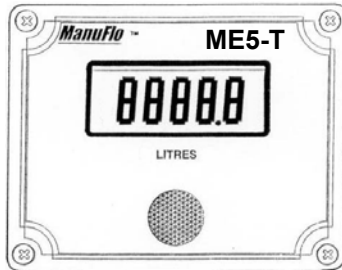

# Dual Display Slump Stand System

Order Code: DSSS-1

## BATCH ROOM

**ME5-T-A**  
Totaliser  
Indicator

240 vac

up to 500m