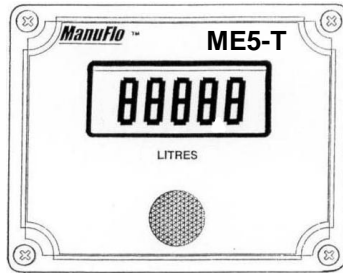

Dual Display Slump Stand System Order Code: DSSS-1

BATCH ROOM

ME5-T-A
Totaliser
Indicator

240 vac

up to 500m

SLUMP STAND

MRPU5-P
Flowmeter with display