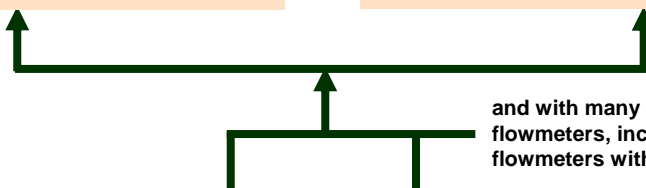

FLOWRATE FLOWMETERS

MESLCD5DP-F series

- 5-digit LCD shows Flowrate in Litres/min to 1 decimal place.
- Sizes: 20-50mm
- Series flowrange: 1.5 - 600 Litres/min.
- Accuracy: $\pm 2\%$
- Nutating disc measuring chamber.
- Internal Lithium battery powered.

MRPU5-F series

- 5-digit LCD shows Flowrate in Litres/min to 1 decimal place.
- Sizes: 25-200mm.
- Series flowrange: 18 - 15070 Litres/min.
- Accuracy: $\pm 3\%$
- Paddlewheel type. Various pipe adapters.
- Internal Lithium battery powered.

with integral display

ME5-F-B Flowrate Indicator

- LCD shows Flowrate.
- Programmable.
- internal Lithium battery (5 - 10 year battery life).
- IP65 enclosure.
- with cover to protect LCD from UV light.

FRT303-B Indicator

- LCD shows Flowrate, Total (resetable) and Grand Total.
- Programmable.
- internal Lithium battery (5 - 10 year battery life).
- IP65 enclosure.
- with cover to protect LCD from UV light.