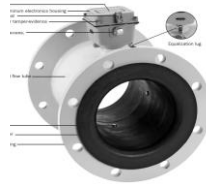

SMP and SM battery powered electromagnetic flowmeters

- Shows flowrate and running (non-resetable) total.
- mm sizes: SMP 25-80, SM 80-250.
- $\pm 1\%$ accuracy.
- Powered by 2x replaceable internal Lithium D batteries (typically 5 year battery life).