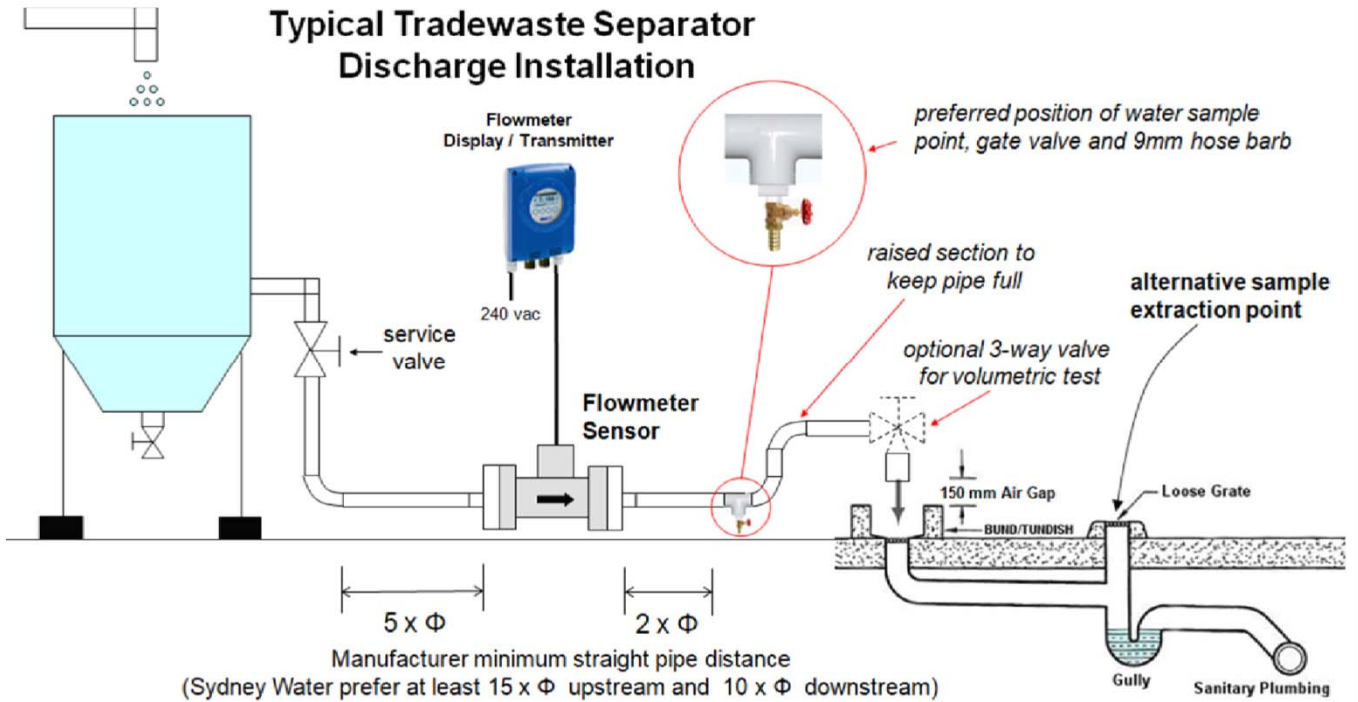

Typical Tradewaste Separator Discharge Installation