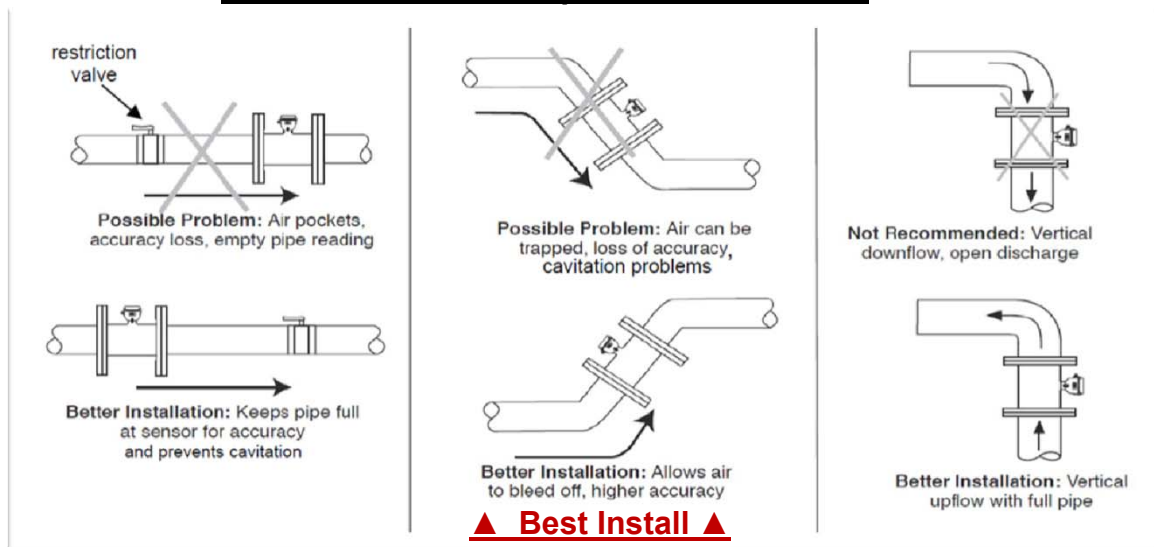

Tradewaste plugs

Flowmeter is delivered ready to install:

- ☺ With Local Water authority
Tradewaste sampler plugs fitted (if specified).
- ☺ Fully programmed to specifications.
- ☺ Integral or Remote Display options with Sensor Prewired to Display, with 2mtr standard cable length (longer on request)
- ☺ With Flanged PVC Connection Kit & S/S earthing pre-fitted (if requested).
- ☺ Wet Tested (certificate supplied).
Follow-up Onsite verification service.

Remote output pack

Technical details

- Pipe sensor: Obstructionless bore (virtually maintenance free).
WAFFER or FLANGED options.
- Display: includes Flowrate and 2 Totals.
 - with ***Integral*** or ***Remote*** options
- Connection Kit:
Includes flanges, bolts, gaskets, S/S-ring.
- Power: 90 - 250vac or 24VDC options.

ManuFlo [®]TM

Flow Measurement & Control Products

- Sydney-based company, founded in 1965.
- One of the founding companies in tradewaste measurement (1984).

41 Carter Road, Brookvale
Sydney NSW 2100 Australia
Ph: + 61 2 9905-4324, 9938-1425
Web: www.manuelectronics.com.au
Email: sales@manuelectronics.com.au

Typical Tradewaste Separator Discharge Installation

Recommended Install positions for sensor

ManuFlo®™
Flow Measurement & Control Products

41 Carter Road, Brookvale
Sydney NSW 2100 Australia
Web: www.manuelectronics.com.au
Email: sales@manuelectronics.com.au