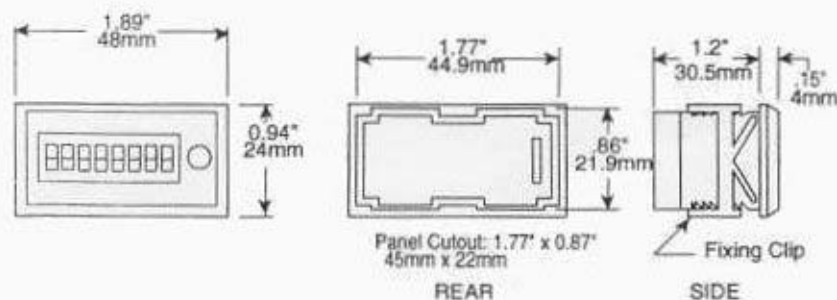

B. SPECIFICATIONS.

Display: Eight-digit LCD, 0.315" (8mm) character height.

Power: Internal lithium battery. Ten years typical life (at 20° C).

Operating Temperature Range: +14° F to +140° F (-10° C to +60° C).

Storage Temperature Range: +14° F to +140° F (-10° C to +60° C).

Enclosure Rating: Front panel meets NEMA4/IP65 requirements, when used with clip mount and gasket provided.

Mounting: Panel mount (clip mount provided).

Inputs:

Common: (Pin 1)

Panel Reset Enable: (Pin 2) Link to common to enable front panel reset button.

Remote Reset: (Pin 3) Provides reset via remote contact closure or open collector negative edge triggered. 0.7 V threshold, minimum pulse length 15ms.

Slow Speed Count Input: (Pin 4) Contact-closure/open-collector input, 30Hz maximum, negative edge triggered, 0.7V threshold, 15ms minimum pulse width.

High Speed Count Input: (Pin 5): Contact-closure/open-collector input, 10kHz maximum, negative edge triggered, 0.7V threshold, 50µs minimum pulse width. TTL/CMOS compatible.

Connection: Integral plug. Mating connector provided. Accessory screw termination adaptor available (see "Accessories").

CONNECTION DETAILS.

ManuFlo®™

Flow Measurement and Control Products

ABN: 47 002946303

Rev: 0411/1

a division of

MANU ELECTRONICS PTY LTD

41 Carter Rd, Brookvale

Sydney NSW 2100 Australia

Ph: + 61 2 9905 4324, 9938 1425

Fax: + 61 2 9938 5852

Web : www.manuelectronics.com.au

Email: sales@manuelectronics.com.au