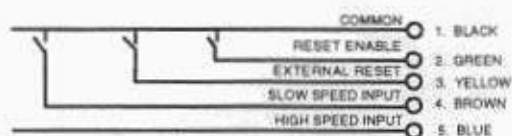

CONNECTION DETAILS.

ManuFlo®™

Flow Measurement and Control Products

ABN: 47 002946303

Rev: 0411/1

a division of

MANU ELECTRONICS PTY LTD

41 Carter Rd, Brookvale

Sydney NSW 2100 Australia

Ph: + 61 2 9905 4324, 9938 1425

Fax: + 61 2 9938 5852

Web : www.manuelectronics.com.au

Email: sales@manuelectronics.com.au