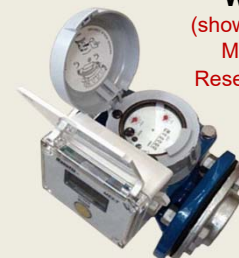

ELECTRO-MAGNETIC

KMS703 Flowmeters

- Electro-magnetic, no moving parts.
- Battery Powered (long life Lithium +8 years)
- LCD Flow Rate & volume Totals + and -.
- Ideal for dirty water & gravitational flows or low pressure applications for irrigation.
- Sizes 25 to 300mm
- Accuracy $\pm 0.5\%$ of reading
- **Optional Voltage free pulse output.**

Note: Also available in externally powered versions 240 VAC or 24 VDC, contact ManuFlo for details.

TURBINE

WPD Flowmeters

- Turbine mechanical turning movement.
- Running mechanical register volume Total m3.
- Ideal for gravitational flows or low pressure applications for irrigation.
- Sizes 40-300mm.
- Accuracy $\pm 2.5\%$ of reading.
- **Optional Voltage free pulse output**

Spinning Turbine Internals

Mechanical register
(M3 with auxillary dials)

WPD Meter
(shown with optional
ManuFlo LCD
Resettable Display)

Size Order Code	Flowrange (L/min) / Accuracy		
	min $\pm 5\%$	min $\pm 2\%$	max $\pm 2\%$
WPD-40	4	7	666
WPD-50	5	12	833
WPD-65	7	13	1167
WPD-80	8	15	2000
WPD-100	13	30	3833
WPD-150	50	67	7500
WPD-200	67	100	13333
WPD-250	100	183	20833
WPD-300	200	250	23300

Note: Refer page 2 for ManuFlo digital resettable counters

Wired to ManuFlo LCD Resettable Totalizers, Loggers, Batch Ticket Printers for Transfers/Monitoring

ME5-T Resettable LCD Indicator

Power	Lithium Battery (+9 yrs)
Mounting	Wall mount to IP67
Display	5 Digit LCD counter
Reset Function	Push button on front
Units	Litres or Kilotitres