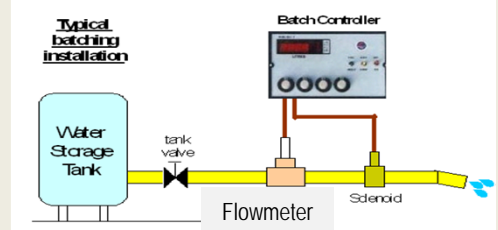

Enquire for:-

- GSM loggers
- other LCD reset counters
- other flow applications

Agricultural Applications:

- Irrigation Channels/Pipes
- River and Dam Water Usage
- Sprayer Irrigation Systems
- Nutrient & Fertiliser Dispensing
- Water Control for Cattle Feedlots
- Groundwater & Bore Extraction
- Truck Loading and Discharge
- Pump performance monitoring

Process Control:

- Batch Controller Systems
- Raw Water Pump Stations
- Rate-of-flow Indication / mA outputs
- PLC input scaling cards
- Custody transfer ticket printing options.

ManuFlo®

- Australian company since 1965.
- Items stocked in Sydney
- Free on-going product & application support.
- Rapid personal service and phone support.
- Simple to use, proven product.
- Flowmeter and process control specialists.